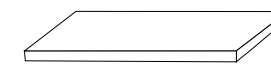

angolare elemento "L" SX/DX
*45x90x5 cm 18"x36" x2" **RS P104**
*30x30x5 cm 12"x12" x2" **RS P103**

*gré white
*/gré natural
•gré anthracite