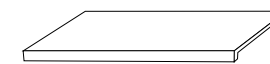

elemento "L"
*45x90x5 cm 18"x36" x2" **RS P101**
*30x61,0x5 cm 12"x24" x2" **RS P100**

*gré white
*/gré natural
•gré anthracite